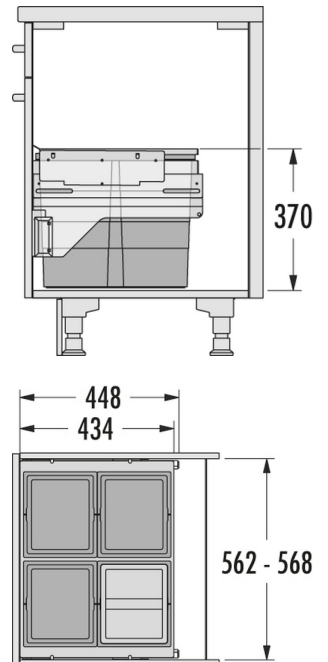

# HAILO AS Cargo 600 13/13/13/13/D

**3610861**

GTIN: 4007126302014

For cabinets with front-mounted door of 600 mm width

SLIDE

4 BUCKET

**52 L**

TOTAL

Suitable for cabinet width (cm)  
60

## Specifications

Type of installation	Slide	✓
Cabinet-width min. (cm)		60
Cabinet-width max. (cm)		60
Suitable for cabinet width (cm)		60
available Cabinet-depth min. (mm)		450
Sidewall mounted		✓
Slides		covered, dampened slides with self-closing device with fully synchronized over-travel
Side-wall thickness (mm)		16 - 19 (self-adjusting)
Product dimensions (WxDxH) (mm)		562-568 x 434 x 370
Packing dimensions (WxDxH) (mm)		480 x 310 x 610
System-depth (mm)		448
Number of bins		4
Lid		Sheet metal system lid + 1 Lid 13 l
Capacity (l)		4 x 13
Total volume (l)		52

# PRODUCT SPECIFICATION SHEET

---

Color plastic parts	dark grey
Color metal parts	dark grey
Weight incl. packing (kg)	11,7